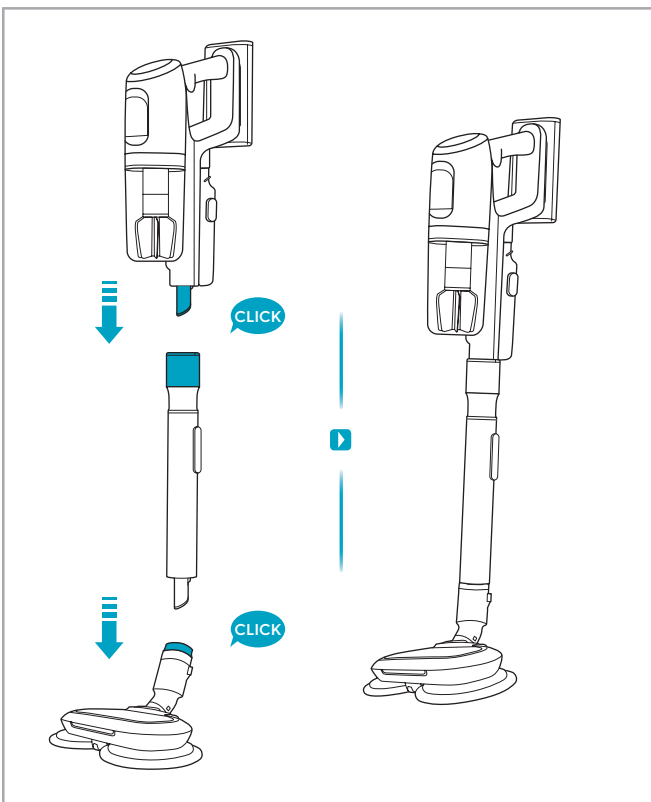

support.emea.aeg.com www.aeg.com

2.5h 100%

- 100% ⚡
- 75-100%
- 50-75%
- 25-50%
- 0%

ADC-42FMG-35 35042EPB
ADC-42FMG-35 35042EPG

ON OFF

 www.shop.aeg.com

ASKW4

AKIT23