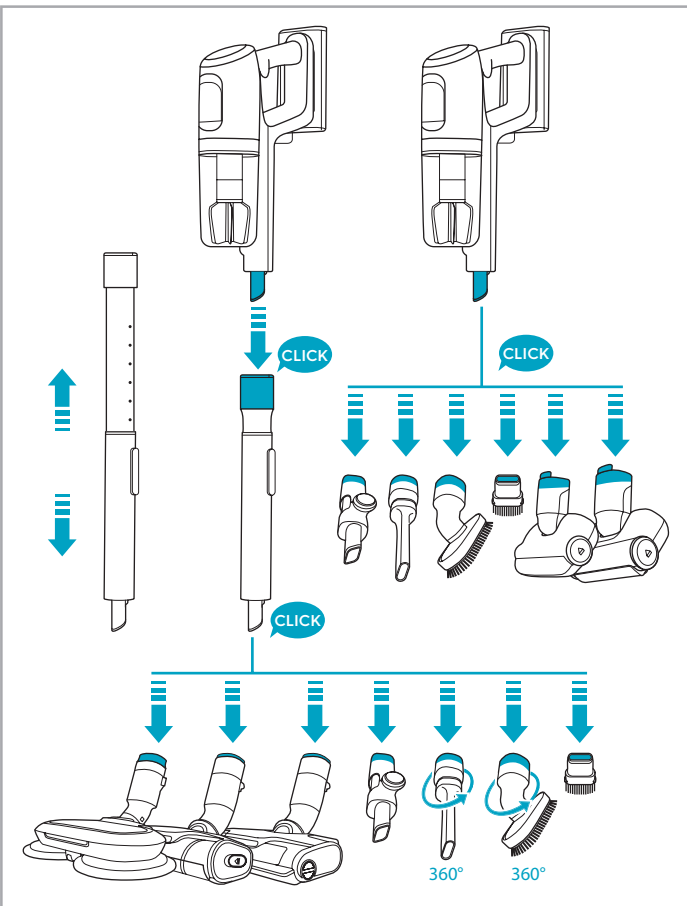

support.emea.aeg.com www.aeg.com

2.5h 100%

- 100% ⚡
- 75-100%
- 50-75%
- 25-50%
- 0%

ADC-42FMG-35 35042EPB
ADC-42FMG-35 35042EPG

ON OFF

 www.shop.aeg.com

ASKW4

AKIT23