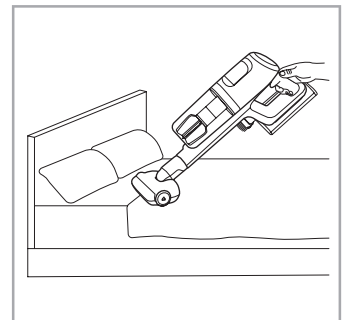

support.emea.aeg.com www.aeg.com

2.5h 100%

- 100% ⚡
- 75-100%
- 50-75%
- 25-50%
- 0%

ADC-42FMG-35 35042EPB
ADC-42FMG-35 35042EPG

ON OFF

 www.shop.aeg.com

ASKW4

AKIT23