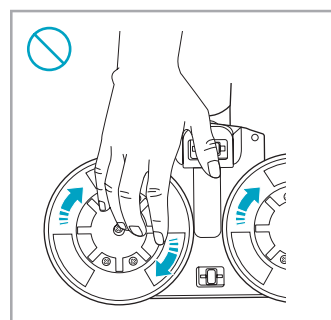

support.emea.aeg.com www.aeg.com

2.5h 100%

- 100% ⚡
- 75-100%
- 50-75%
- 25-50%
- 0%

ADC-42FMG-35 35042EPB
ADC-42FMG-35 35042EPG

ON OFF

 www.shop.aeg.com

ASKW4

AKIT23