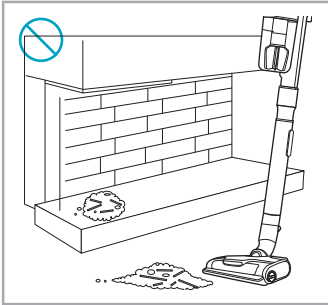

support.emea.aeg.com www.aeg.com

2.5h 100%

- 100% ⚡
- 75-100%
- 50-75%
- 25-50%
- 0%

ADC-42FMG-35 35042EPB
ADC-42FMG-35 35042EPG

ON OFF

 www.shop.aeg.com

ASKW4

AKIT23