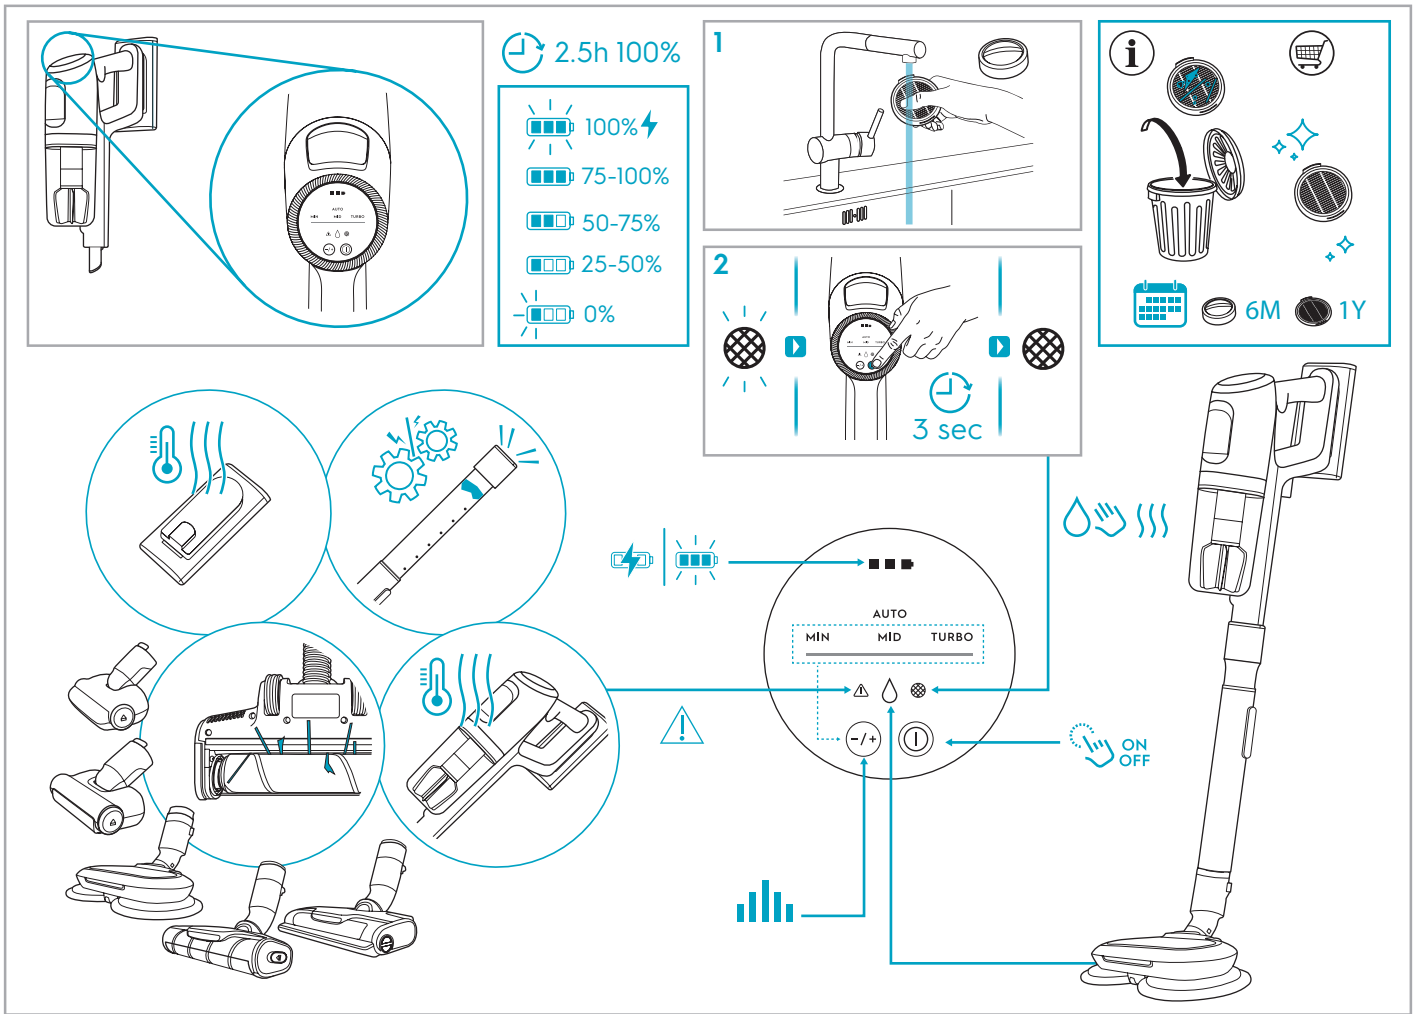

support.emea.aeg.com www.aeg.com

2.5h 100%

- 100% ⚡
- 75-100%
- 50-75%
- 25-50%
- 0%

ADC-42FMG-35 35042EPB
ADC-42FMG-35 35042EPG

ON OFF

 www.shop.aeg.com

ASKW4

AKIT23