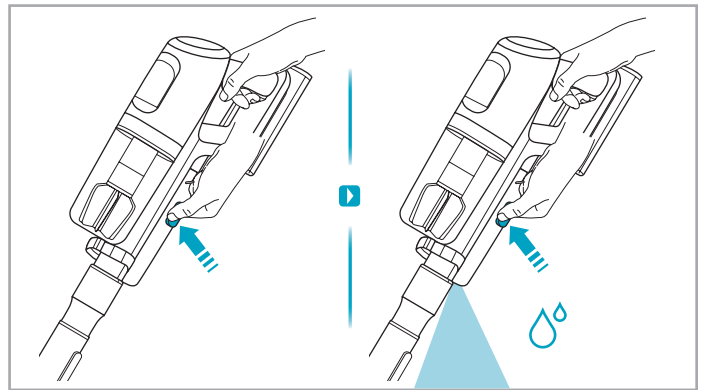

support.emea.aeg.com www.aeg.com

2.5h 100%

- 100% ⚡
- 75-100%
- 50-75%
- 25-50%
- 0%

ADC-42FMG-35 35042EPB
ADC-42FMG-35 35042EPG

ON OFF

 www.shop.aeg.com

ASKW4

AKIT23