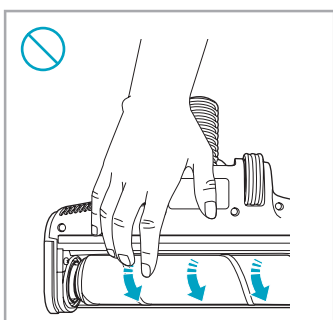

support.emea.aeg.com www.aeg.com

2.5h 100%

- 100% ⚡
- 75-100%
- 50-75%
- 25-50%
- 0%

ADC-42FMG-35 35042EPB
ADC-42FMG-35 35042EPG

ON OFF

 www.shop.aeg.com

ASKW4

AKIT23