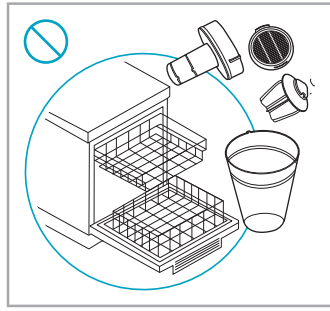

support.emea.aeg.com www.aeg.com

2.5h 100%

- 100% ⚡
- 75-100%
- 50-75%
- 25-50%
- 0%

ADC-42FMG-35 35042EPB
ADC-42FMG-35 35042EPG

ON OFF

 www.shop.aeg.com

ASKW4

AKIT23