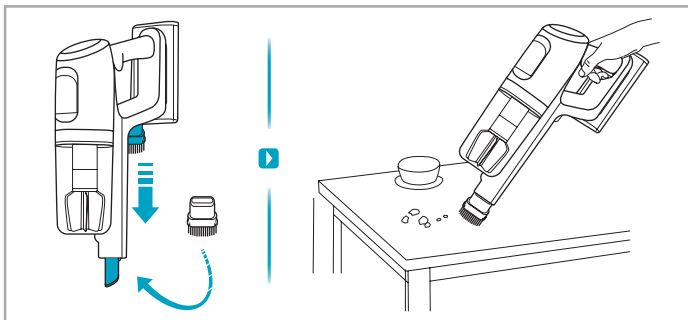

support.emea.aeg.com www.aeg.com

2.5h 100%

- 100% ⚡
- 75-100%
- 50-75%
- 25-50%
- 0%

ADC-42FMG-35 35042EPB
ADC-42FMG-35 35042EPG

ON OFF

 www.shop.aeg.com

ASKW4

AKIT23