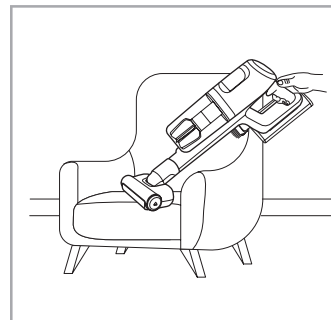

support.emea.aeg.com www.aeg.com

2.5h 100%

- 100% ⚡
- 75-100%
- 50-75%
- 25-50%
- 0%

ADC-42FMG-35 35042EPB
ADC-42FMG-35 35042EPG

ON OFF

 www.shop.aeg.com

ASKW4

AKIT23