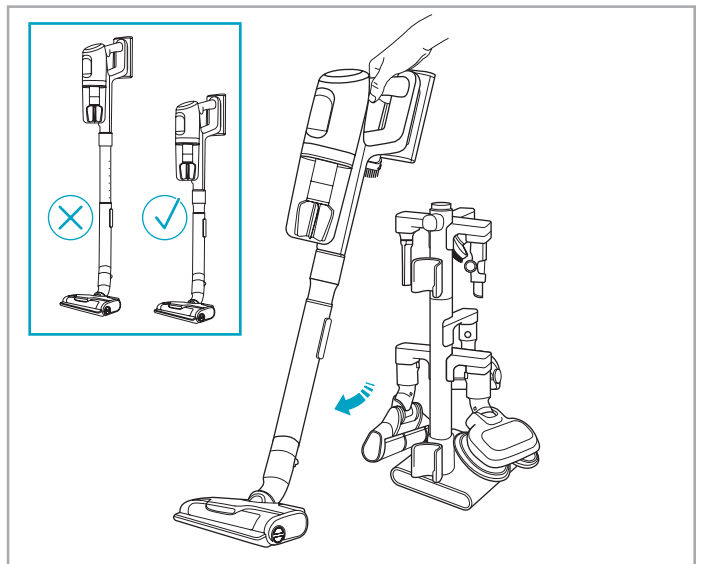

support.emea.aeg.com www.aeg.com

2.5h 100%

- 100% ⚡
- 75-100%
- 50-75%
- 25-50%
- 0%

ADC-42FMG-35 35042EPB
ADC-42FMG-35 35042EPG

ON OFF

 www.shop.aeg.com

ASKW4

AKIT23