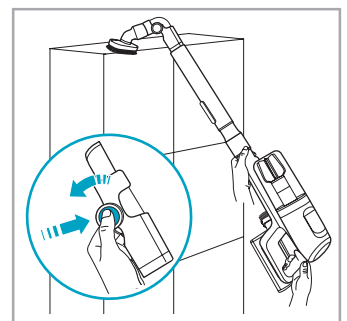

support.emea.aeg.com www.aeg.com

2.5h 100%

- 100% ⚡
- 75-100%
- 50-75%
- 25-50%
- 0%

ADC-42FMG-35 35042EPB
ADC-42FMG-35 35042EPG

ON OFF

 www.shop.aeg.com

ASKW4

AKIT23