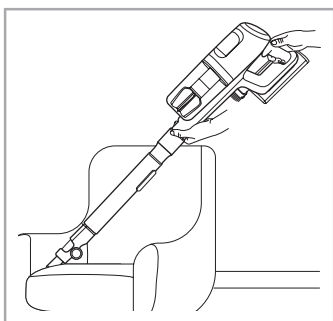

support.emea.aeg.com www.aeg.com

2.5h 100%

- 100% ⚡
- 75-100%
- 50-75%
- 25-50%
- 0%

ADC-42FMG-35 35042EPB
ADC-42FMG-35 35042EPG

ON OFF

 www.shop.aeg.com

ASKW4

AKIT23