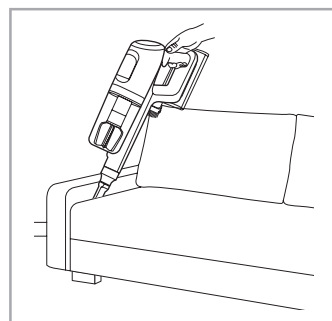

support.emea.aeg.com www.aeg.com

2.5h 100%

- 100% ⚡
- 75-100%
- 50-75%
- 25-50%
- 0%

ADC-42FMG-35 35042EPB
ADC-42FMG-35 35042EPG

ON OFF

 www.shop.aeg.com

ASKW4

AKIT23