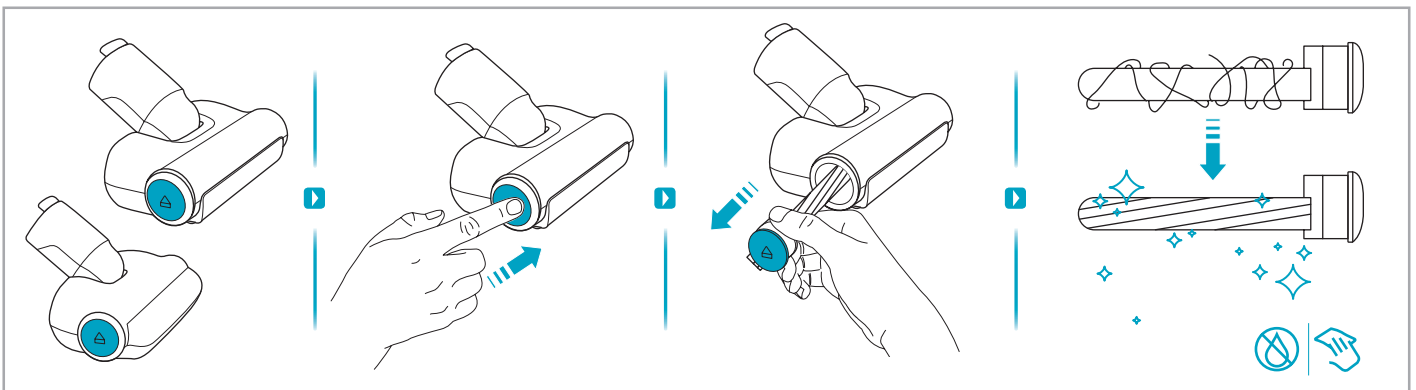

support.emea.aeg.com www.aeg.com

2.5h 100%

- 100% ⚡
- 75-100%
- 50-75%
- 25-50%
- 0%

ADC-42FMG-35 35042EPB
ADC-42FMG-35 35042EPG

ON OFF

 www.shop.aeg.com

ASKW4

AKIT23