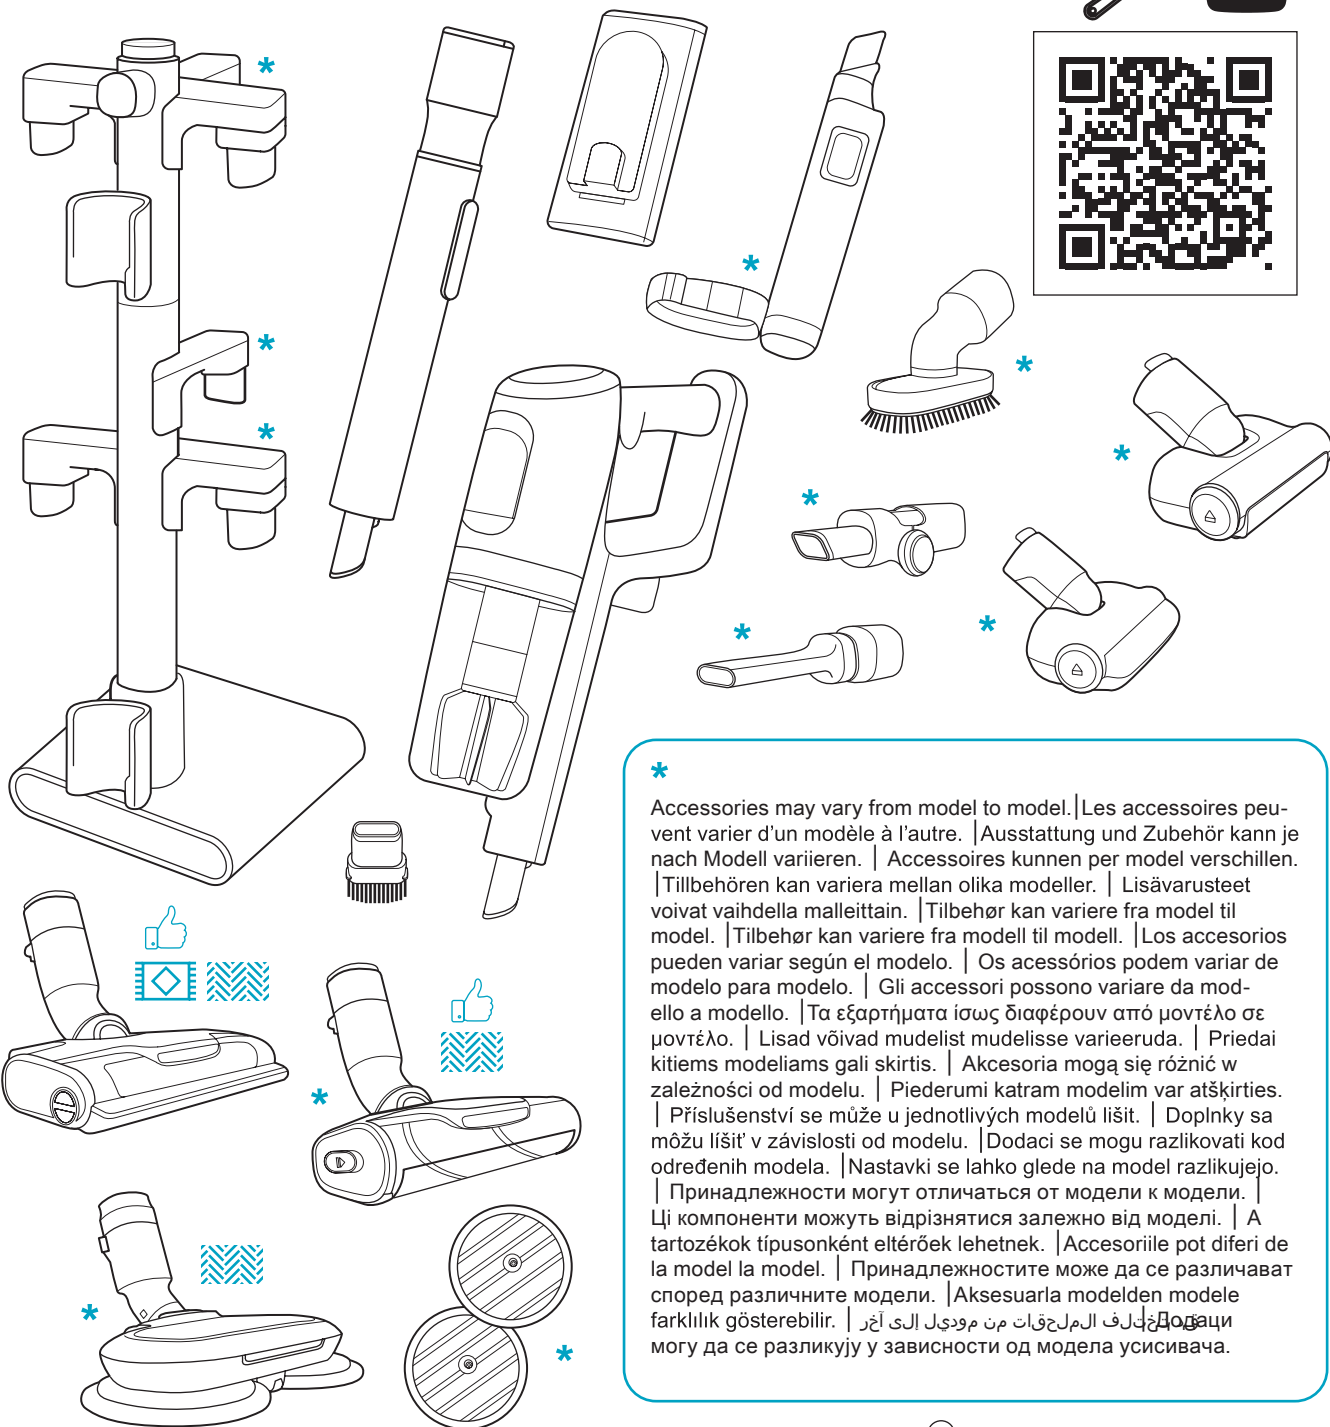

* Accessories may vary from model to model. | Les accessoires peuvent varier d'un modèle à l'autre. | Ausstattung und Zubehör kann je nach Modell variieren. | Accessoires kunnen per model verschillen. | Tillbehören kan variera mellan olika modeller. | Lisävarusteet voivat vaihdella malleittain. | Tilbehør kan variere fra model til model. | Los accesorios pueden variar según el modelo. | Os acessórios podem variar de modelo para modelo. | Gli accessori possono variare da modello a modello. | Τα εξαρτήματα ίσως διαφέρουν από μοντέλο σε μοντέλο. | Lisad võivad mudelist mudelisse varieeruda. | Priedai kitiems modeliams gali skirtis. | Akcesoria mogą się różnić w zależności od modelu. | Piederumi katram modelim var atšķirties. | Příslušenství se může u jednotlivých modelů lišit. | Doplnky sa môžu líšiť v závislosti od modelu. | Dodaci se mogu razlikovati kod određenih modela. | Nastavki se lahko glede na model razlikujejo. | Принадлежности могут отличаться от модели к модели. | Ці компоненти можуть відрізнятися залежно від моделі. | A tartozékok típusonként eltérőek lehetnek. | Aksesoriile pot diferi de la model la model. | Принадлежностите може да се различават според различните модели. | Aksesuarla modelden modele farklılık gösterebilir. | أدوات الملحقات من موديل الى آخر. | Dodaci mogu da se razlikuju u zavisnosti od modela usisivaca.

support.emea.aeg.com www.aeg.com

2.5h 100%

- 100% ⚡
- 75-100%
- 50-75%
- 25-50%
- 0%

ADC-42FMG-35 35042EPB
ADC-42FMG-35 35042EPG

ON OFF