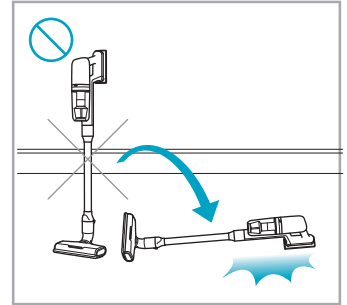

support.emea.aeg.com www.aeg.com

2.5h 100%

- 100% ⚡
- 75-100%
- 50-75%
- 25-50%
- 0%

ADC-42FMG-35 35042EPB
ADC-42FMG-35 35042EPG

ON OFF

 www.shop.aeg.com

ASKW4

AKIT23