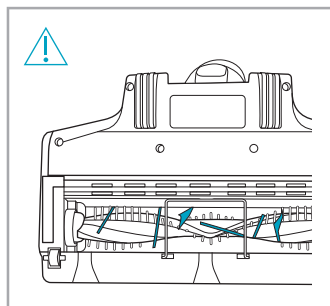

support.emea.aeg.com www.aeg.com

2.5h 100%

- 100% ⚡
- 75-100%
- 50-75%
- 25-50%
- 0%

ADC-42FMG-35 35042EPB
ADC-42FMG-35 35042EPG

ON OFF

 www.shop.aeg.com

ASKW4

AKIT23