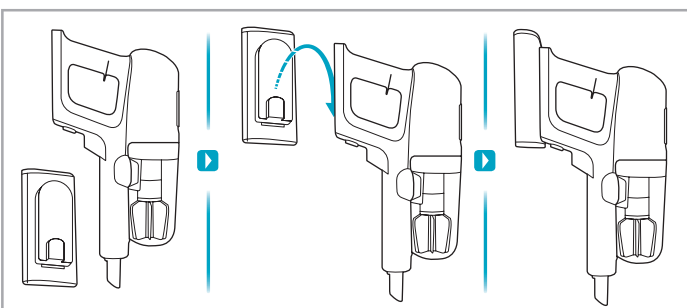

support.emea.aeg.com www.aeg.com

2.5h 100%

- 100% ⚡
- 75-100%
- 50-75%
- 25-50%
- 0%

ADC-42FMG-35 35042EPB
ADC-42FMG-35 35042EPG

ON OFF

 www.shop.aeg.com

ASKW4

AKIT23