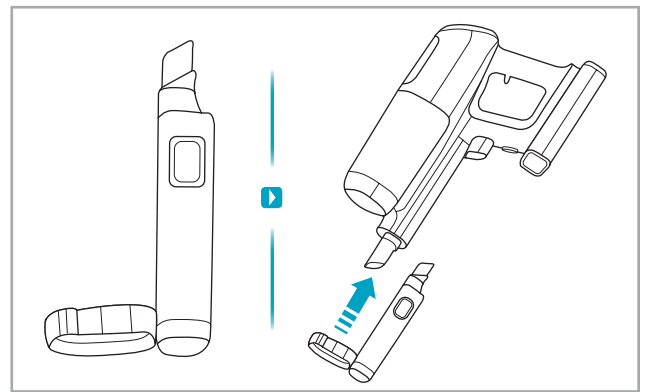

support.emea.aeg.com www.aeg.com

2.5h 100%

- 100% ⚡
- 75-100%
- 50-75%
- 25-50%
- 0%

ADC-42FMG-35 35042EPB
ADC-42FMG-35 35042EPG

ON OFF

 www.shop.aeg.com

ASKW4

AKIT23