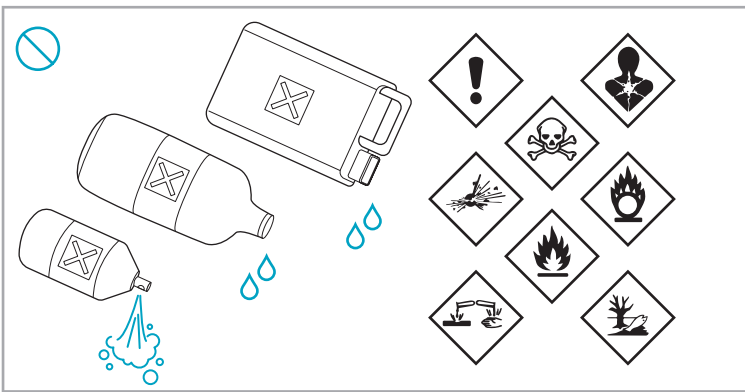

support.emea.aeg.com www.aeg.com

2.5h 100%

- 100% ⚡
- 75-100%
- 50-75%
- 25-50%
- 0%

ADC-42FMG-35 35042EPB
ADC-42FMG-35 35042EPG

ON OFF

 www.shop.aeg.com

ASKW4

AKIT23