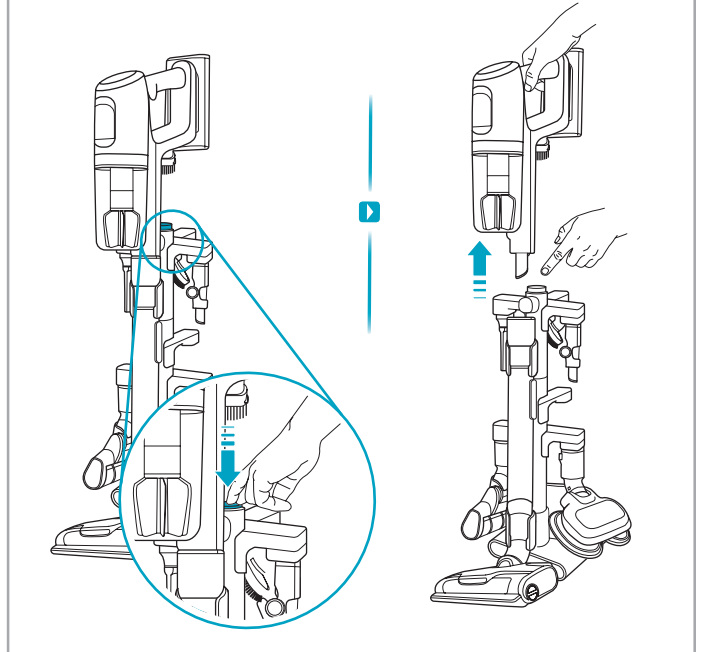

support.emea.aeg.com www.aeg.com

2.5h 100%

- 100% ⚡
- 75-100%
- 50-75%
- 25-50%
- 0%

ADC-42FMG-35 35042EPB
ADC-42FMG-35 35042EPG

ON OFF

 www.shop.aeg.com

ASKW4

AKIT23