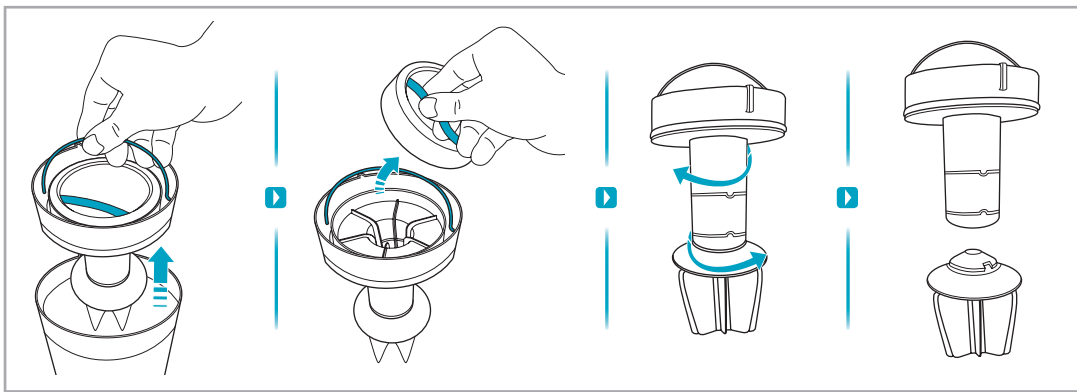

support.emea.aeg.com www.aeg.com

2.5h 100%

- 100% ⚡
- 75-100%
- 50-75%
- 25-50%
- 0%

ADC-42FMG-35 35042EPB
ADC-42FMG-35 35042EPG

ON OFF

 www.shop.aeg.com

ASKW4

AKIT23