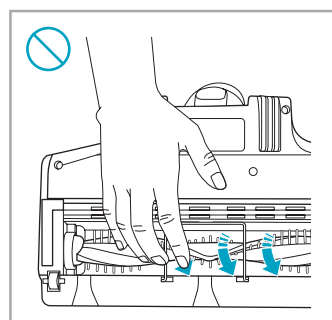

support.emea.aeg.com www.aeg.com

2.5h 100%

- 100% ⚡
- 75-100%
- 50-75%
- 25-50%
- 0%

ADC-42FMG-35 35042EPB
ADC-42FMG-35 35042EPG

ON OFF

 www.shop.aeg.com

ASKW4

AKIT23