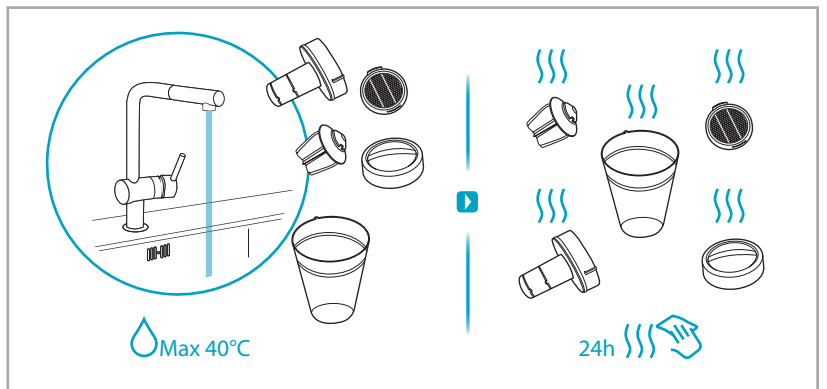

support.emea.aeg.com www.aeg.com

2.5h 100%

- 100% ⚡
- 75-100%
- 50-75%
- 25-50%
- 0%

ADC-42FMG-35 35042EPB
ADC-42FMG-35 35042EPG

ON OFF

 www.shop.aeg.com

ASKW4

AKIT23