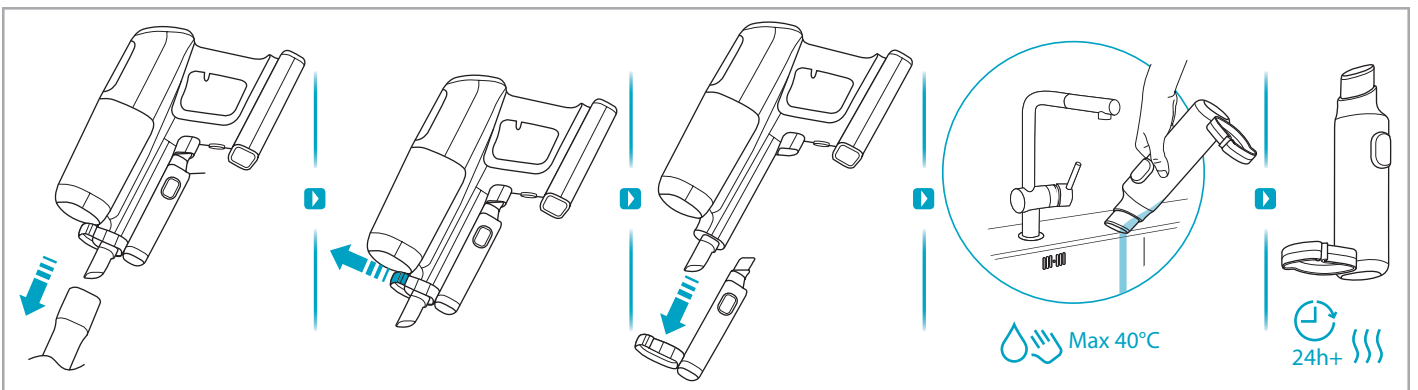

support.emea.aeg.com www.aeg.com

2.5h 100%

- 100% ⚡
- 75-100%
- 50-75%
- 25-50%
- 0%

ADC-42FMG-35 35042EPB
ADC-42FMG-35 35042EPG

ON OFF

 www.shop.aeg.com

ASKW4

AKIT23