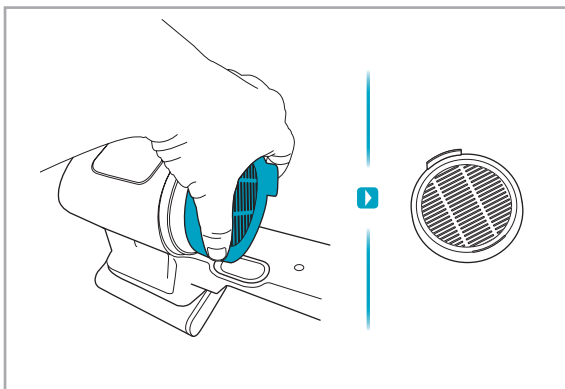

support.emea.aeg.com www.aeg.com

2.5h 100%

- 100% ⚡
- 75-100%
- 50-75%
- 25-50%
- 0%

ADC-42FMG-35 35042EPB
ADC-42FMG-35 35042EPG

ON OFF

 www.shop.aeg.com

ASKW4

AKIT23