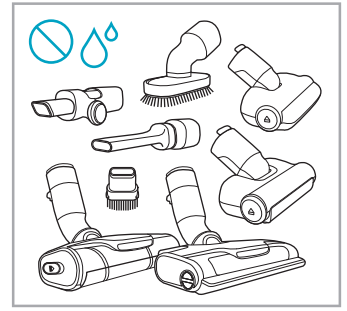

support.emea.aeg.com www.aeg.com

2.5h 100%

- 100% ⚡
- 75-100%
- 50-75%
- 25-50%
- 0%

ADC-42FMG-35 35042EPB
ADC-42FMG-35 35042EPG

ON OFF

 www.shop.aeg.com

ASKW4

AKIT23