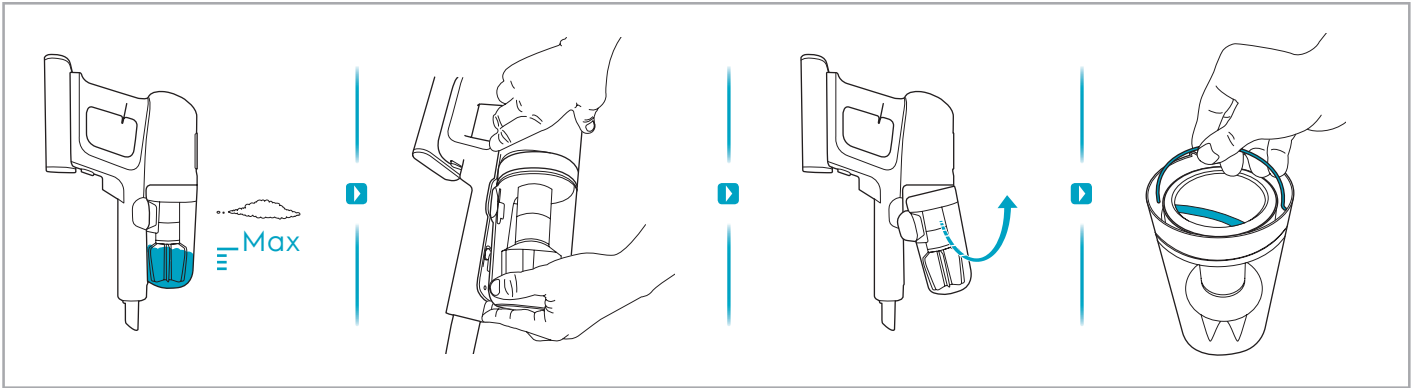

support.emea.aeg.com www.aeg.com

2.5h 100%

- 100% ⚡
- 75-100%
- 50-75%
- 25-50%
- 0%

ADC-42FMG-35 35042EPB
ADC-42FMG-35 35042EPG

ON OFF

 www.shop.aeg.com

ASKW4

AKIT23