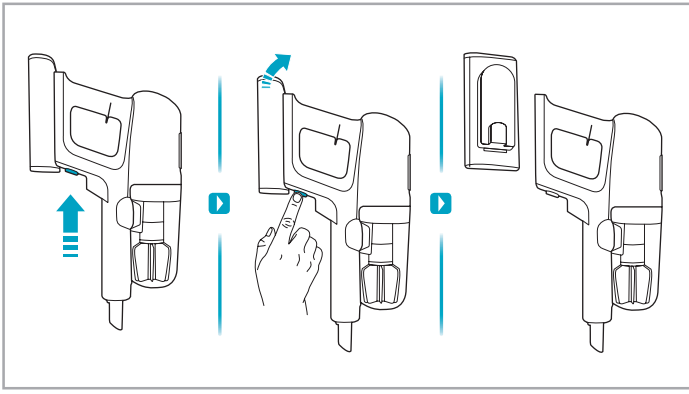

support.emea.aeg.com www.aeg.com

2.5h 100%

- 100% ⚡
- 75-100%
- 50-75%
- 25-50%
- 0%

ADC-42FMG-35 35042EPB
ADC-42FMG-35 35042EPG

ON OFF

 www.shop.aeg.com

ASKW4

AKIT23