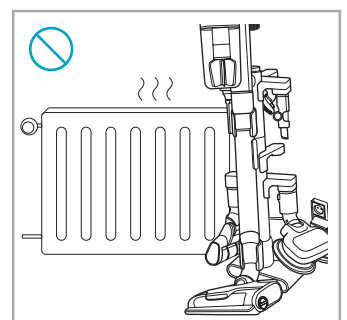

support.emea.aeg.com www.aeg.com

2.5h 100%

- 100% ⚡
- 75-100%
- 50-75%
- 25-50%
- 0%

ADC-42FMG-35 35042EPB
ADC-42FMG-35 35042EPG

ON OFF

 www.shop.aeg.com

ASKW4

AKIT23