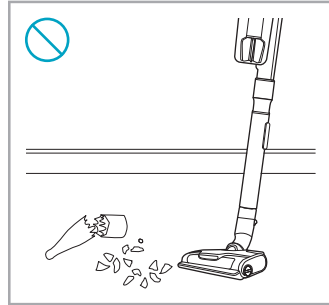

support.emea.aeg.com www.aeg.com

2.5h 100%

- 100% ⚡
- 75-100%
- 50-75%
- 25-50%
- 0%

ADC-42FMG-35 35042EPB
ADC-42FMG-35 35042EPG

ON OFF

 www.shop.aeg.com

ASKW4

AKIT23