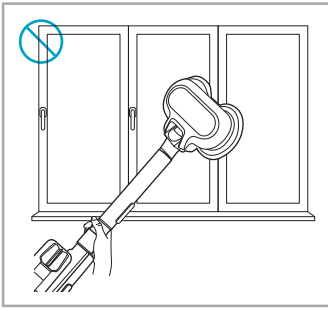

support.emea.aeg.com www.aeg.com

2.5h 100%

- 100% ⚡
- 75-100%
- 50-75%
- 25-50%
- 0%

ADC-42FMG-35 35042EPB
ADC-42FMG-35 35042EPG

ON OFF

 www.shop.aeg.com

ASKW4

AKIT23