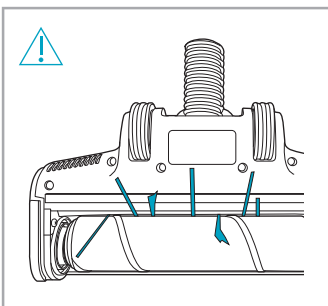

support.emea.aeg.com www.aeg.com

2.5h 100%

- 100% ⚡
- 75-100%
- 50-75%
- 25-50%
- 0%

ADC-42FMG-35 35042EPB
ADC-42FMG-35 35042EPG

ON OFF

 www.shop.aeg.com

ASKW4

AKIT23