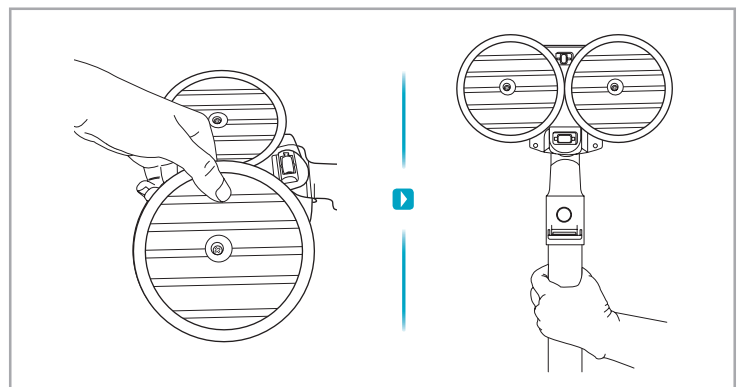

support.emea.aeg.com www.aeg.com

2.5h 100%

- 100% ⚡
- 75-100%
- 50-75%
- 25-50%
- 0%

ADC-42FMG-35 35042EPB
ADC-42FMG-35 35042EPG

ON OFF

 www.shop.aeg.com

ASKW4

AKIT23