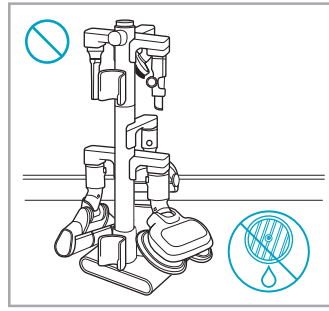

support.emea.aeg.com www.aeg.com

2.5h 100%

- 100% ⚡
- 75-100%
- 50-75%
- 25-50%
- 0%

ADC-42FMG-35 35042EPB
ADC-42FMG-35 35042EPG

ON OFF

 www.shop.aeg.com

ASKW4

AKIT23