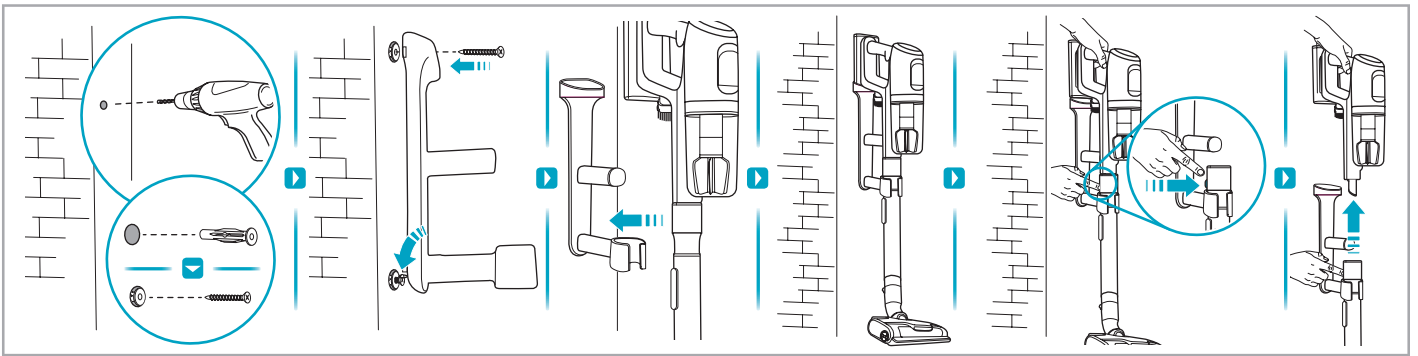

support.emea.aeg.com www.aeg.com

2.5h 100%

- 100% ⚡
- 75-100%
- 50-75%
- 25-50%
- 0%

ADC-42FMG-35 35042EPB
ADC-42FMG-35 35042EPG

ON OFF

 www.shop.aeg.com

ASKW4

AKIT23