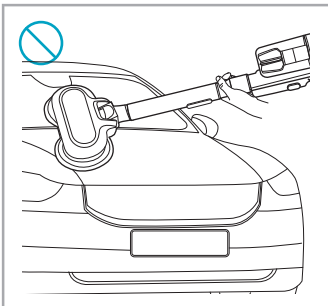

support.emea.aeg.com www.aeg.com

2.5h 100%

- 100% ⚡
- 75-100%
- 50-75%
- 25-50%
- 0%

ADC-42FMG-35 35042EPB
ADC-42FMG-35 35042EPG

ON OFF

 www.shop.aeg.com

ASKW4

AKIT23