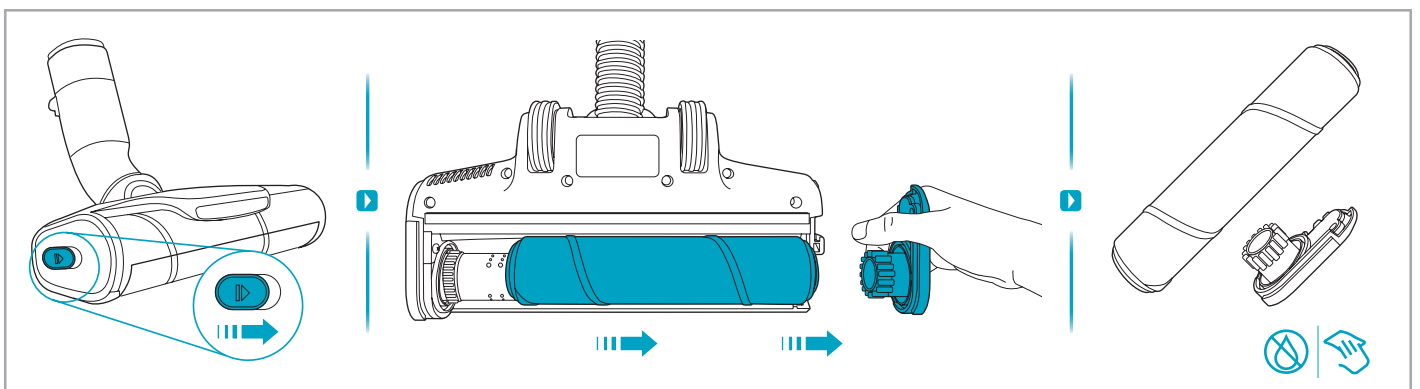

support.emea.aeg.com www.aeg.com

2.5h 100%

- 100% ⚡
- 75-100%
- 50-75%
- 25-50%
- 0%

ADC-42FMG-35 35042EPB
ADC-42FMG-35 35042EPG

ON OFF

 www.shop.aeg.com

ASKW4

AKIT23