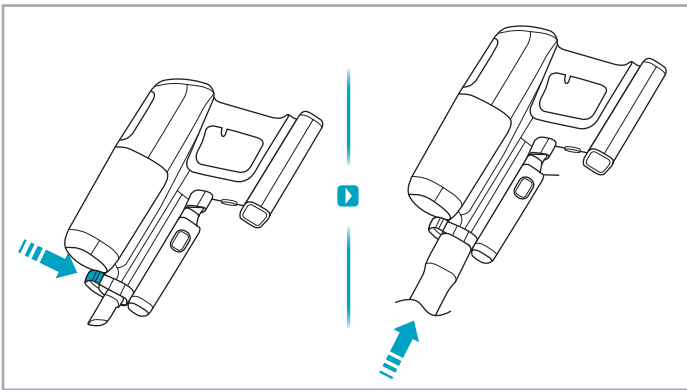

support.emea.aeg.com www.aeg.com

2.5h 100%

- 100% ⚡
- 75-100%
- 50-75%
- 25-50%
- 0%

ADC-42FMG-35 35042EPB
ADC-42FMG-35 35042EPG

ON OFF

 www.shop.aeg.com

ASKW4

AKIT23