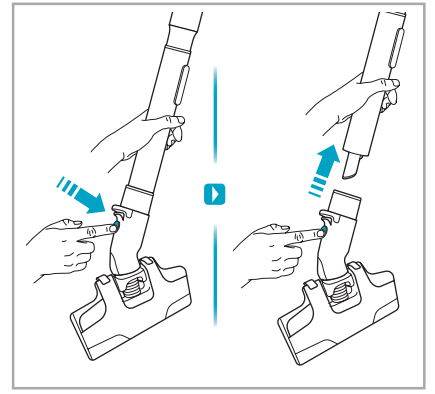

support.emea.aeg.com www.aeg.com

2.5h 100%

- 100% ⚡
- 75-100%
- 50-75%
- 25-50%
- 0%

ADC-42FMG-35 35042EPB
ADC-42FMG-35 35042EPG

ON OFF

 www.shop.aeg.com

ASKW4

AKIT23