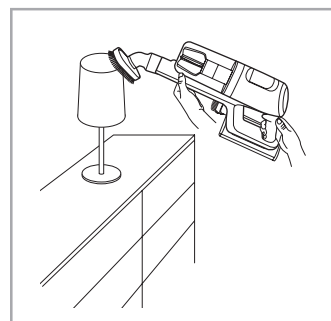

support.emea.aeg.com www.aeg.com

2.5h 100%

- 100% ⚡
- 75-100%
- 50-75%
- 25-50%
- 0%

ADC-42FMG-35 35042EPB
ADC-42FMG-35 35042EPG

ON OFF

 www.shop.aeg.com

ASKW4

AKIT23