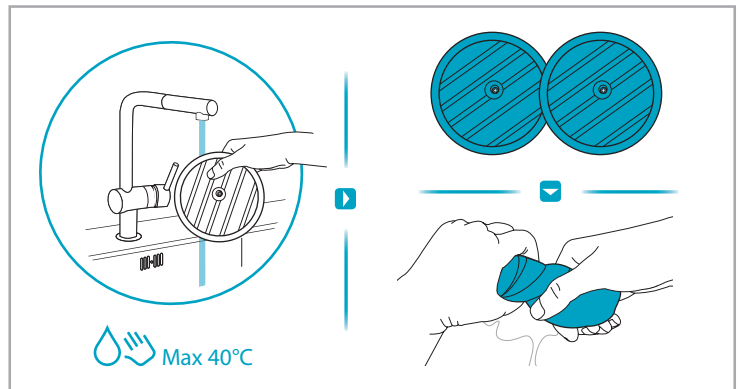

support.emea.aeg.com www.aeg.com

2.5h 100%

- 100% ⚡
- 75-100%
- 50-75%
- 25-50%
- 0%

ADC-42FMG-35 35042EPB
ADC-42FMG-35 35042EPG

ON OFF

 www.shop.aeg.com

ASKW4

AKIT23