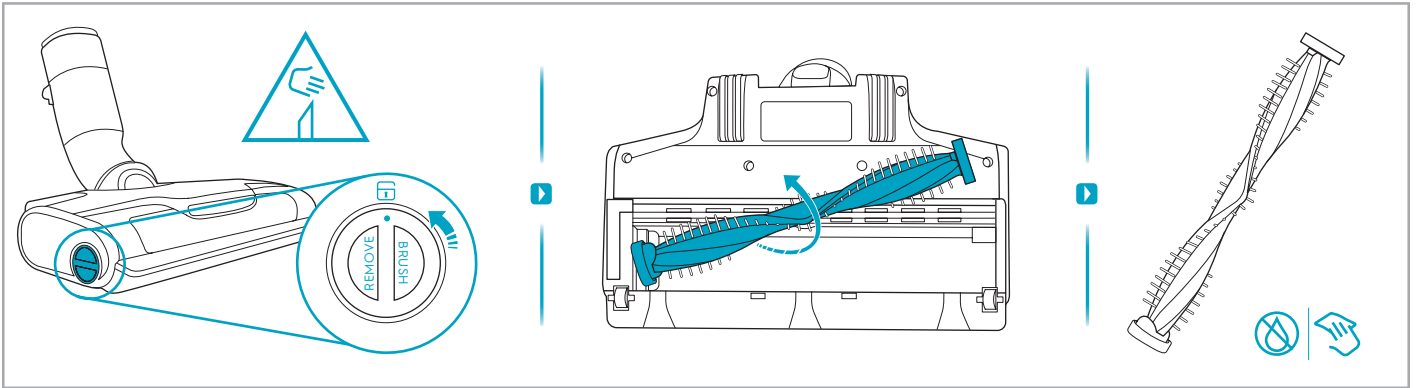

support.emea.aeg.com www.aeg.com

2.5h 100%

- 100% ⚡
- 75-100%
- 50-75%
- 25-50%
- 0%

ADC-42FMG-35 35042EPB
ADC-42FMG-35 35042EPG

ON OFF

 www.shop.aeg.com

ASKW4

AKIT23