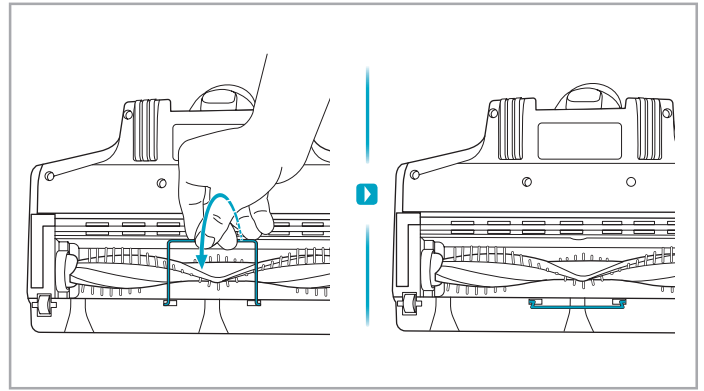

support.emea.aeg.com www.aeg.com

2.5h 100%

- 100% ⚡
- 75-100%
- 50-75%
- 25-50%
- 0%

ADC-42FMG-35 35042EPB
ADC-42FMG-35 35042EPG

ON OFF

 www.shop.aeg.com

ASKW4

AKIT23