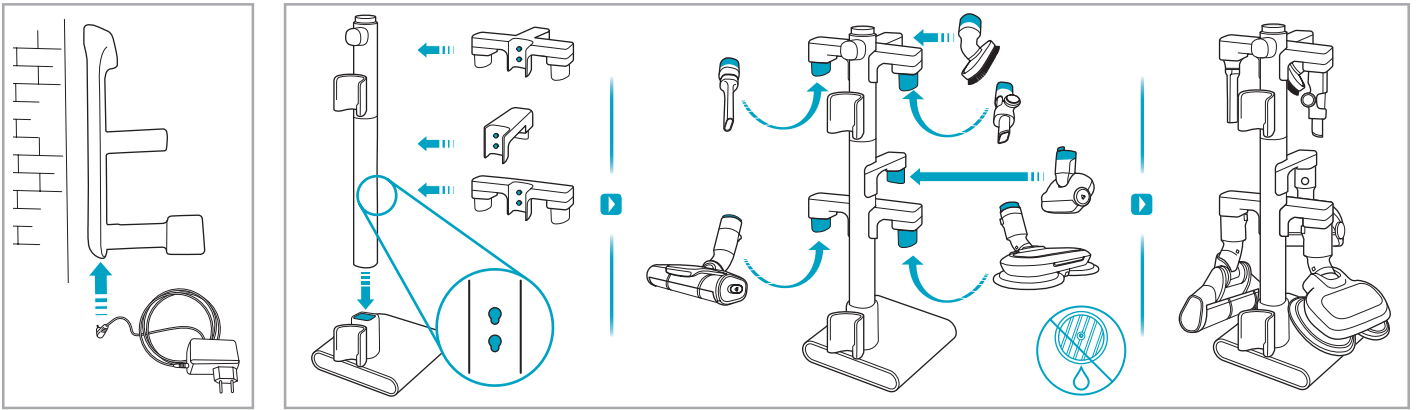

support.emea.aeg.com www.aeg.com

2.5h 100%

- 100% ⚡
- 75-100%
- 50-75%
- 25-50%
- 0%

ADC-42FMG-35 35042EPB
ADC-42FMG-35 35042EPG

ON OFF

 www.shop.aeg.com

ASKW4

AKIT23