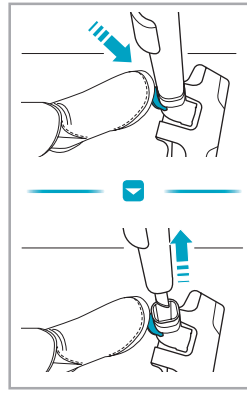

support.emea.aeg.com www.aeg.com

2.5h 100%

- 100% ⚡
- 75-100%
- 50-75%
- 25-50%
- 0%

ADC-42FMG-35 35042EPB
ADC-42FMG-35 35042EPG

ON OFF

 www.shop.aeg.com

ASKW4

AKIT23