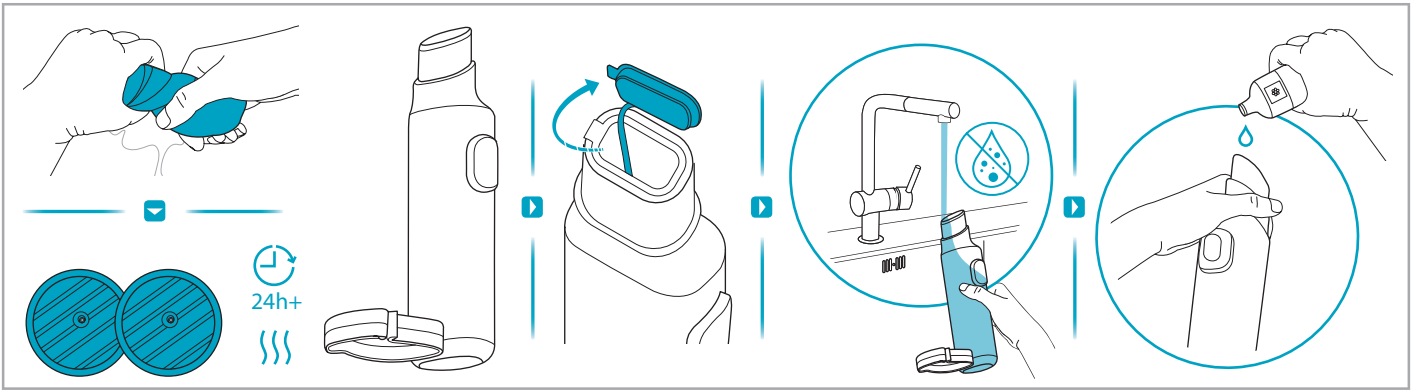

support.emea.aeg.com www.aeg.com

2.5h 100%

- 100% ⚡
- 75-100%
- 50-75%
- 25-50%
- 0%

ADC-42FMG-35 35042EPB
ADC-42FMG-35 35042EPG

ON OFF

 www.shop.aeg.com

ASKW4

AKIT23