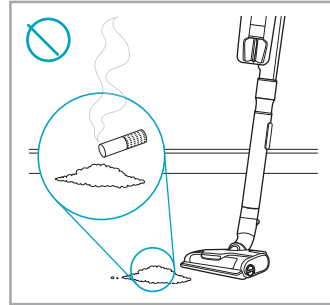

support.emea.aeg.com www.aeg.com

2.5h 100%

- 100% ⚡
- 75-100%
- 50-75%
- 25-50%
- 0%

ADC-42FMG-35 35042EPB
ADC-42FMG-35 35042EPG

ON OFF

 www.shop.aeg.com

ASKW4

AKIT23