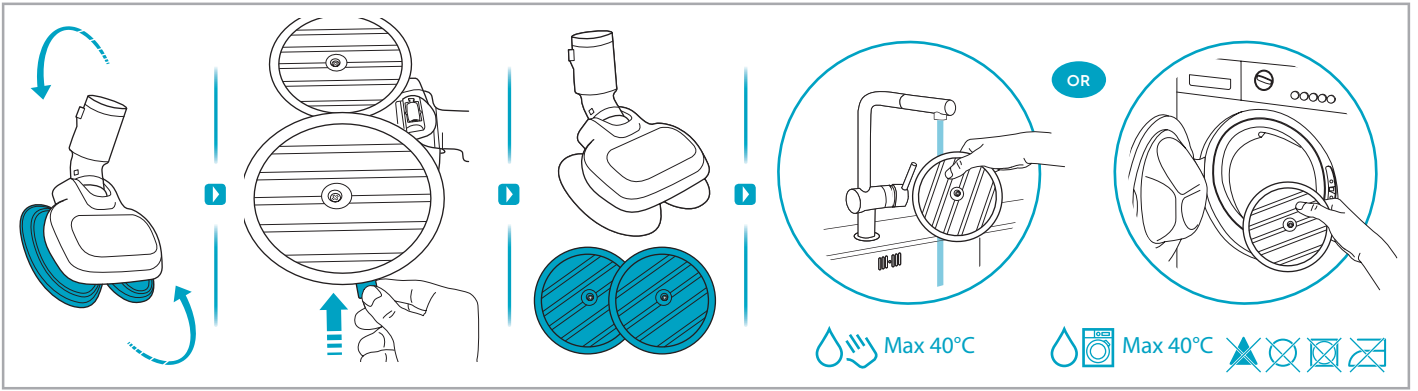

support.emea.aeg.com www.aeg.com

2.5h 100%

- 100% ⚡
- 75-100%
- 50-75%
- 25-50%
- 0%

ADC-42FMG-35 35042EPB
ADC-42FMG-35 35042EPG

ON OFF

 www.shop.aeg.com

ASKW4

AKIT23