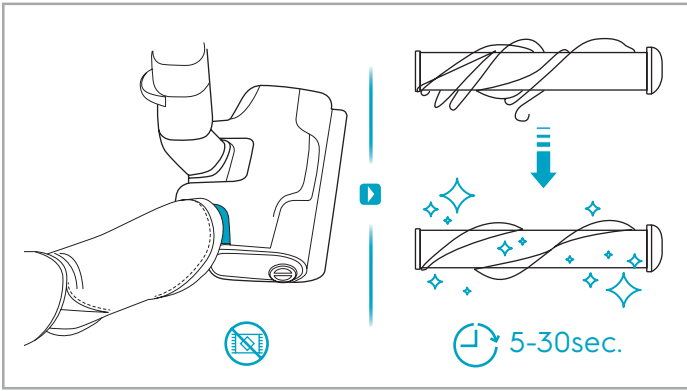

support.emea.aeg.com www.aeg.com

2.5h 100%

- 100% ⚡
- 75-100%
- 50-75%
- 25-50%
- 0%

ADC-42FMG-35 35042EPB
ADC-42FMG-35 35042EPG

ON OFF

 www.shop.aeg.com

ASKW4

AKIT23